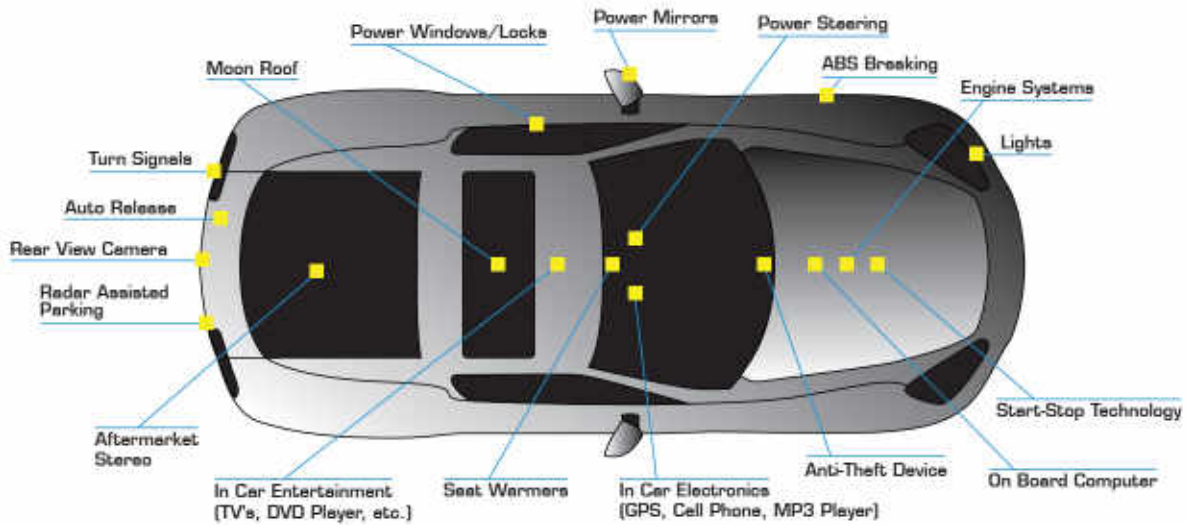

CARS AND TRUCKS DEMAND MORE THAN EVER BEFORE

Part Number	BCI Group Number	Pulse Cranking Amps (A)	CCA Rating at 0° F (A)	CA/MCA Rating at 32° F (A)	Reserve Capacity (min)	Capacity - 20 Hour Rate (1.75 vpc) (Ah)	Height w/ Terminal (in)	Width (in)	Length w/ Rib (in)	Weight (lbs)	Terminal Configuration	Internal Resistance (mΩ)	Short Circuit Current (A)	
4 YEAR FULL MANUFACTURERS WARRANTY														
NSB-AGM24	24	1500	840	1010	160	76	8.86	6.77	10.87	57	SAE		3.0	3300
NSB-AGM24F	24	1500	840	1010	160	76	8.86	6.77	10.87	57	SAE		3.0	3300
NSB-AGM27	27	1750	930	1080	195	92	8.86	6.77	12.44	68	SAE		2.6	3500
NSB-AGM27F	27	1750	930	1080	195	92	8.86	6.77	12.44	68	SAE		2.6	3500
NSB-AGM34	34	1500	880	1050	133	65	7.87	6.75	10.87	51	SAE		3.6	3200
NSB-AGM34/78	34/78	1500	880	1050	133	65	7.87	7.1	10.87	51	SAE		3.6	3200
NSB-AGM35	35	1400	740	880	115	60	8.54	6.77	9.45	59	SAE		3.8	2500
NSB-AGM48	48	1450	775	910	135	67	7.4	6.9	10.9	49	DIN		3.7	3000
NSB-AGM65	65	1750	930	1070	135	69	7.52	7.32	11.76	55	SAE		3.3	3300
NSB-AGM78	78	1750	880	1070	133	65	7.12	7.1	10.87	51	SAE		3.6	3200
NSB-AGM94R	94	1650	840	1030	158	76	7.4	6.9	12.4	57	DIN		3.2	3000

NorthStar Battery Company LLC
4000 Continental Way
Springfield, MO 65803
Tel: +1 417 575 8200

4 YEARS FULL WARRANTY

QUALITY ASSURED
ISO 9001